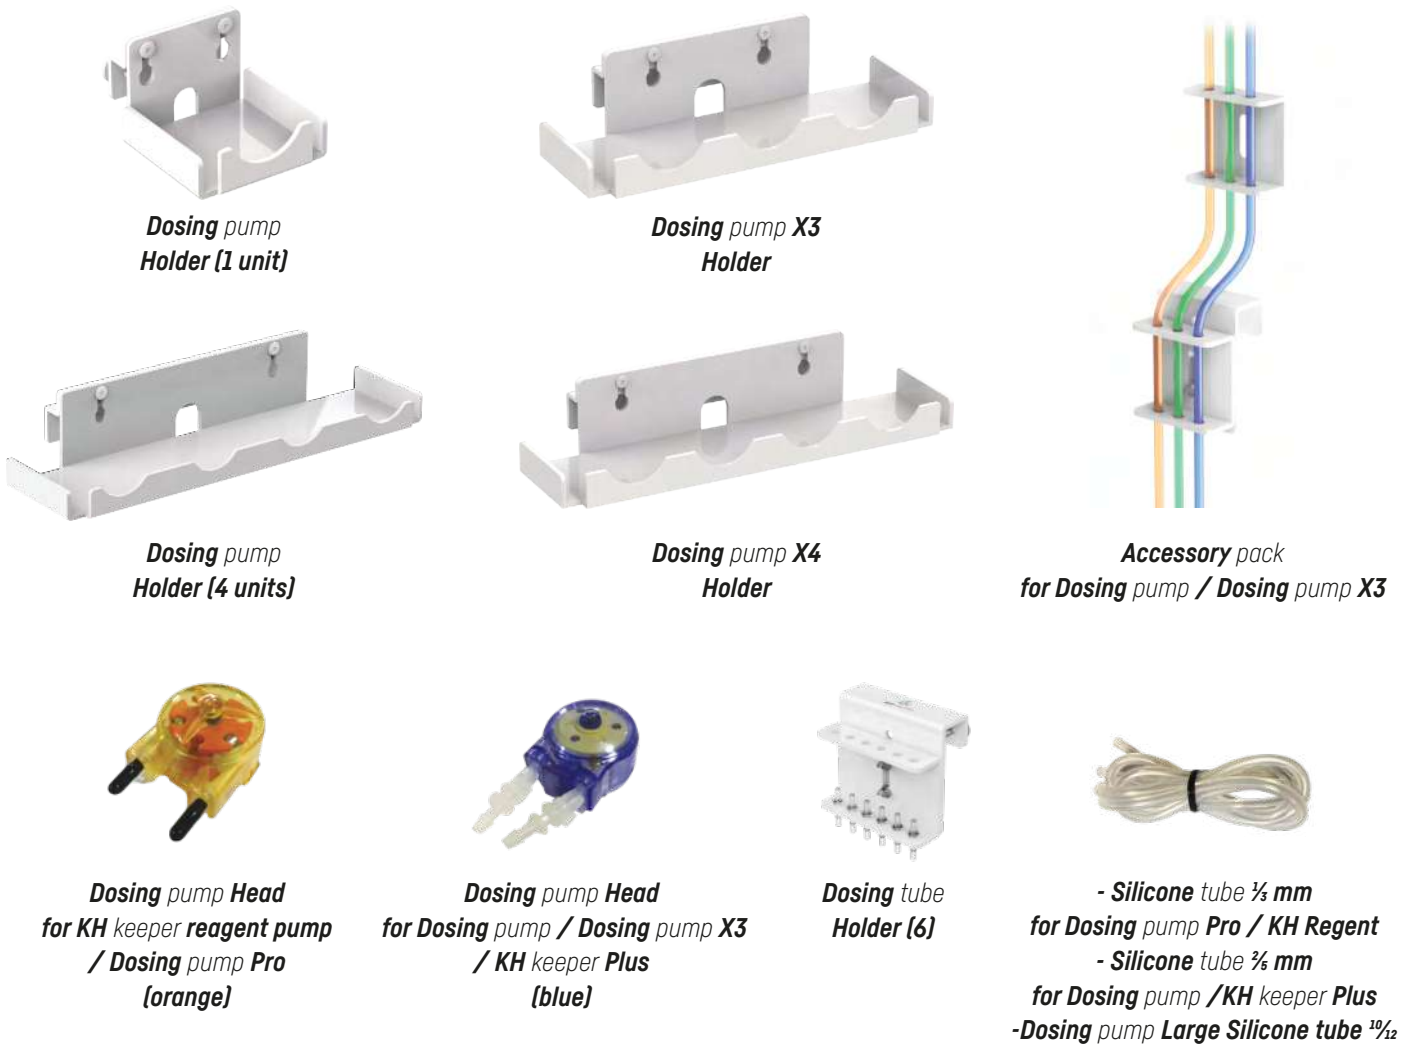

Reef flare Pro Profile set

1 m / 1,2 m / 1,4 m / 1,6 m

wersja kolorystyczna: ● ○

Reef flare Pro Profile hanger

wersja kolorystyczna: ● ○

Reef flare Pro Profile wires set

Accessories for Reef flare Bar

Accessories and spare parts for Dosing pumps

**- Silicone tube 3/8 mm
for Dosing pump Pro / KH Regent
- Silicone tube 3/8 mm
for Dosing pump / KH keeper Plus**

**KH keeper Plus
Glass beaker**

**KH keeper Plus
Mixing pill**

Join our Reef Factory community